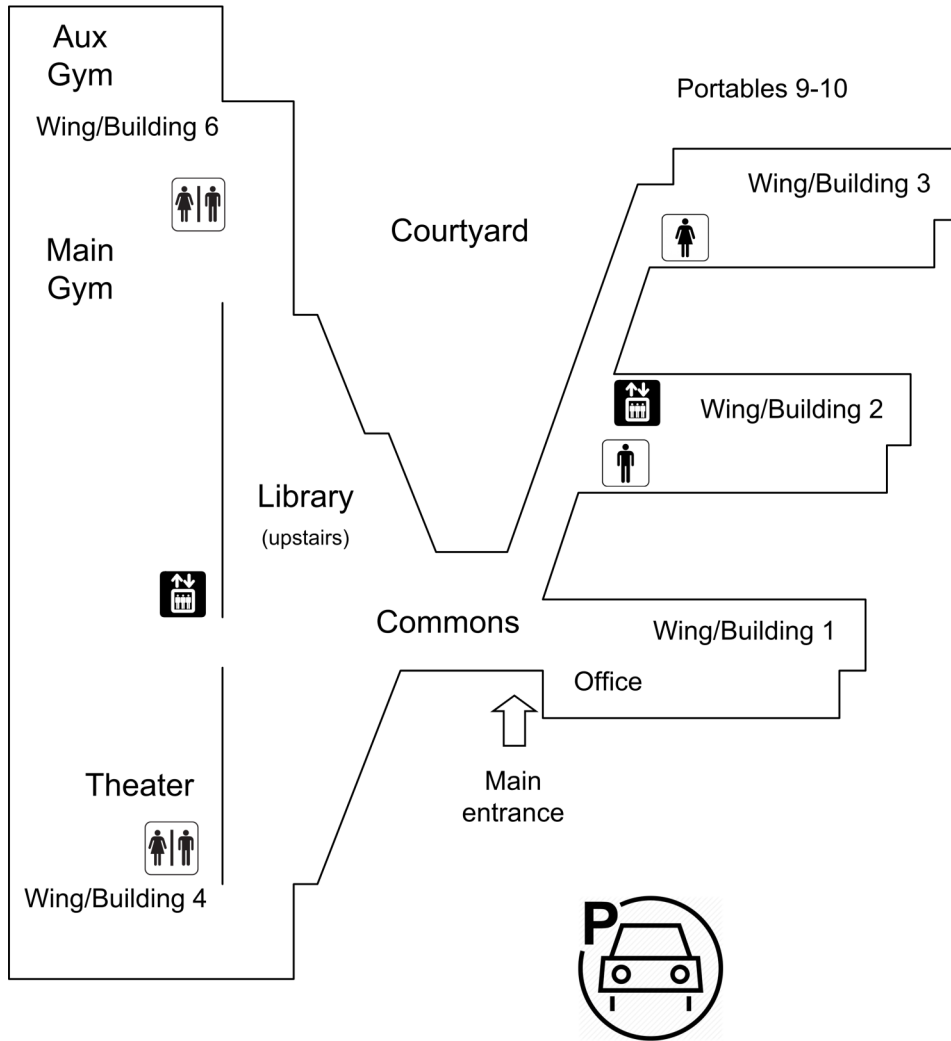

issaquahhighptsa.org

@IssaquahHighPTSA

@IHPTSA

Campus Map (main floor)

To Portables 1-8
and Stadium

Trying to figure out a room number?

Think of a FLOWER (FWR) - Floor Wing Room

So room 3204 would be Floor 3, Wing 2, Room 04

Things to Do

5—7PM	<ul style="list-style-type: none"> • Tours led by Eagle Crew • Clubs and Activities Fair • Logowear sale by Boosters • Food Trucks
5:30— 6 PM and 6:30—7 PM	<p>Main theater, identical half-hour presentations</p> <ul style="list-style-type: none"> • PTSA • Boosters • Principal • Student Panel with tips